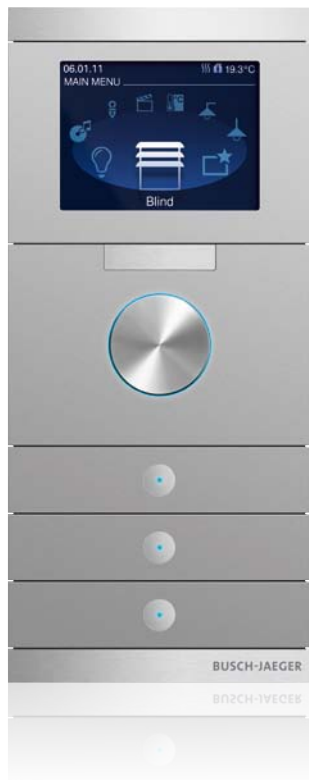

Living Space®

Recettes maison, cocktail d'émotions.

Tout se déroule comme prévu. Laissez vos émotions s'exprimer. La domotique Busch-Jaeger gomme la complexité et crée la nouveauté de toutes pièces : votre intérieur devient un nid douillet à votre image. Mais au-delà de leur design exclusif, nos produits composeront des ambiances adaptées à chaque instant : jeu de lumières, chaleur, musique... au diapason de votre humeur et de vos besoins, dans chaque pièce comme dans toute la maison.