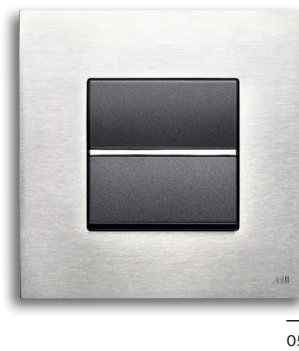

Zenit

Materials that fuel imagination

Glass, steel or even slate – the kinds of materials used in Zenit switches will open up any mind and offer a whole new world of architectural possibilities.