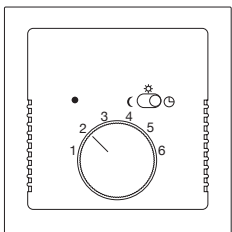

Multifunctionality

Technology that leaves nothing left to be desired

From light switches, through blind control to smart phone charging stations: Within our design ranges we offer you a comprehensive range of functions to meet all your requirements and ensure a uniformed appearance.