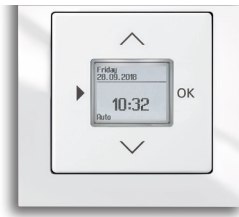

Room temperature controller with slide switch for heating / cooling

Blind switch / push button

Movement detector

FI-SCHUKOMAT

Charging station for mobile devices (USB-C or Apple\* Lightning connection)

Timer for blind control