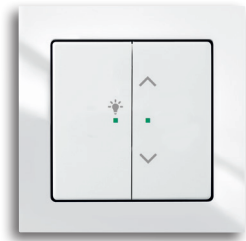

Sensor with 2gang function for blinds and lights for ABB-free@home®