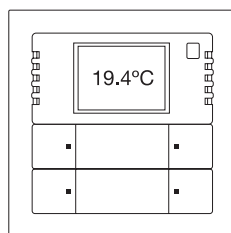

Multifunctionality

Technology that leaves nothing left to be desired

From light switches, through blind control to smart phone charging stations: Within our design ranges we offer you a comprehensive range of functions to meet all your requirements and ensure a uniformed appearance.