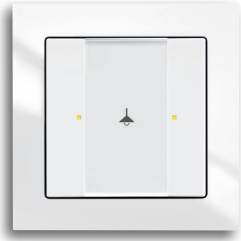

## Multifunctionality

Our switch range not only meets every optical requirement, it meets all functional requirements too. All cover frames are also available in 1 to 5gang versions and can be mounted both vertically and horizontally.

Room temperature controller with slide switch for heating / cooling

Blind switch / push button

Movement detector

FI-SCHUKOMAT

Charging station for mobile devices (USB-C or Apple\* Lightning connection)

Timer for blind control