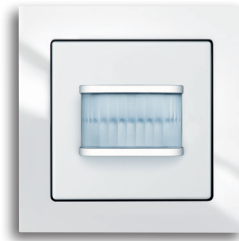

Movement detector for ABB-free@home®