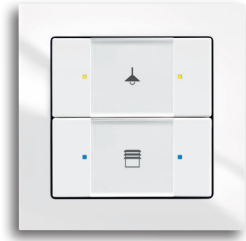

2/4gang control element for ABB i-bus® KNX