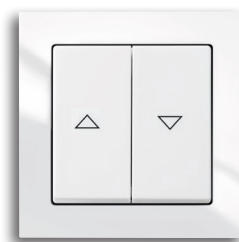

Blind switch / push button