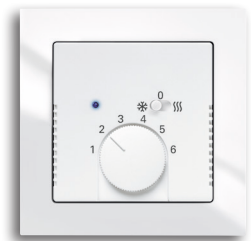

Room temperature controller with slide switch for heating / cooling