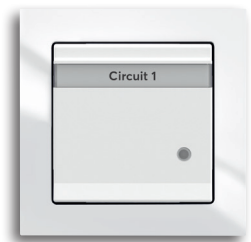

Socket outlet with hinged lid