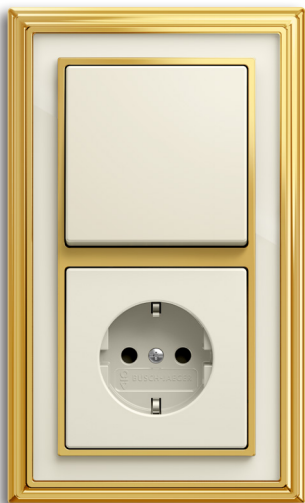

03

Busch-dynasty®

Each switch is one-of-a-kind

The brass used for this switch range is hand polished or brushed for an antique look and feel. The same care and attention is given to the rocker made of high-quality plastic – it's also hand-painted or brushed. Busch-dynasty® gives you a genuinely unique specimen with its own personal touch.

- 01 polished brass, decor, ivory white
- 02 polished brass, decor, anthracite
- 03 2gang combination switch/socket outlet, polished brass, decor, ivory white
- 04 antique brass, decor, ivory white
- 05 antique brass, decor, anthracite