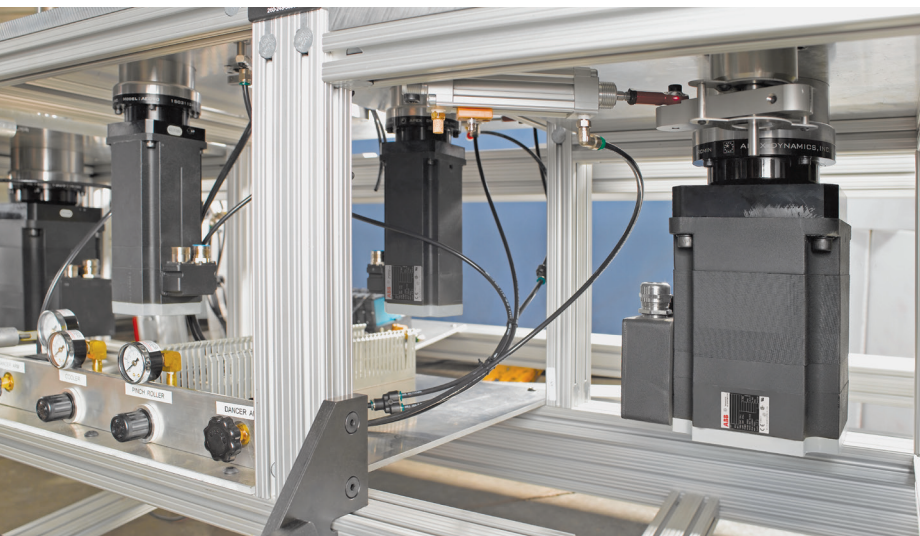

ABB IN THE UNITED STATES

Westville, Oklahoma Facility Overview

Location
305 Ballman Rd
Westville, OK
74965

Offering
Electric Motors

Number of employees
450

Operational since
1974

What we do in Westville

Design and manufacture electric motors, including our trusted Baldor-Reliance brand motors. ABB's AC motors are used to move pumps, fans, compressors and material handling equipment a wide array of industrial and commercial facilities as well as agriculture. Our brushless servo motors are designed for applications that require high levels of precision, acceleration and torque, like x-ray machines, CT scans, 3D-printing, industrial robots, and material handling.

Who we serve

ABB motors produced in Westville provide reliable, efficient rotational power that is used in manufacturing plants across the country to produce everything from agriculture and irrigation, to food products and minerals, to chemicals, energy and building materials. ABB's DC Servo motors are used by medical device companies and high precision manufacturing processes like distribution and packaging.